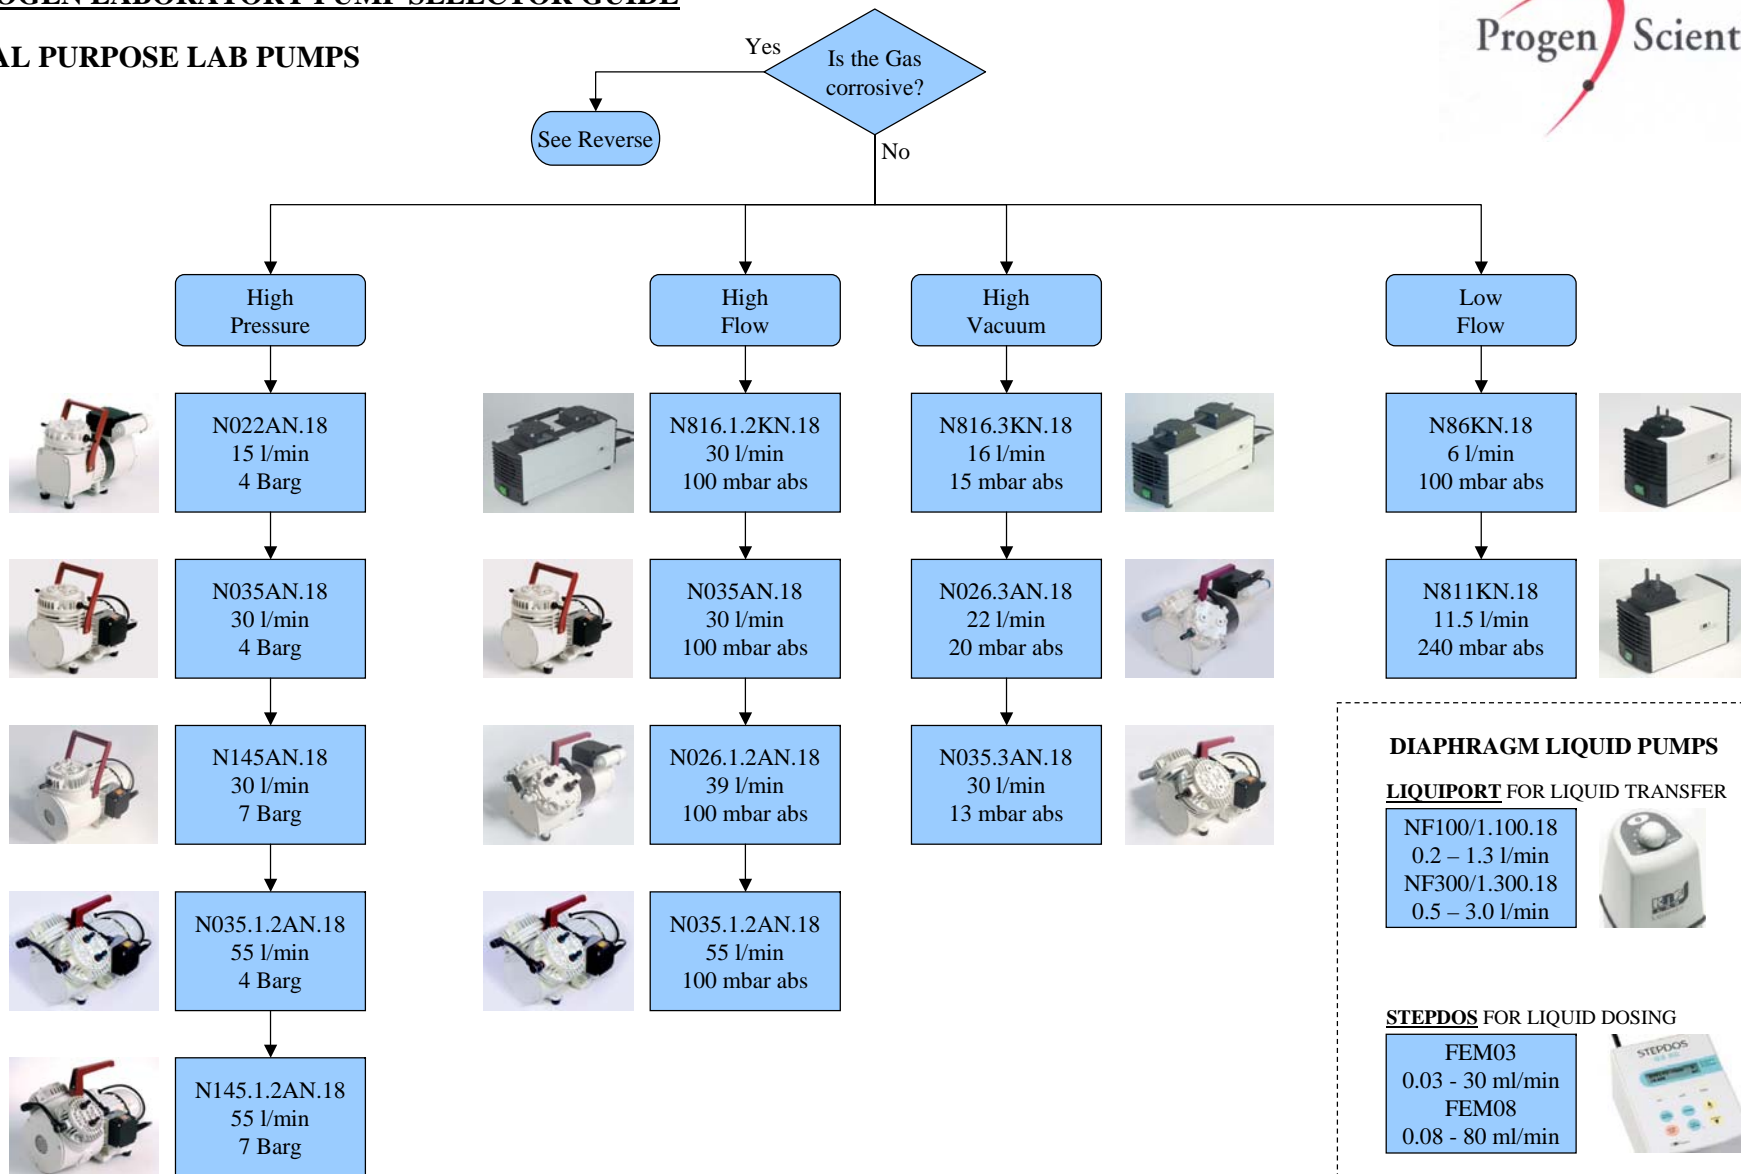

KNF/PROGEN LABORATORY PUMP SELECTOR GUIDE

GENERAL PURPOSE LAB PUMPS

NOTE: THESE PUMPS ARE ALSO AVAILABLE WITH PTFE COATED DIAPHRAGMS SEE AT/KT VERSIONS.

KNF/PROGEN LABORATORY PUMP SELECTOR GUIDE

CORROSION RESISTANT PUMPS